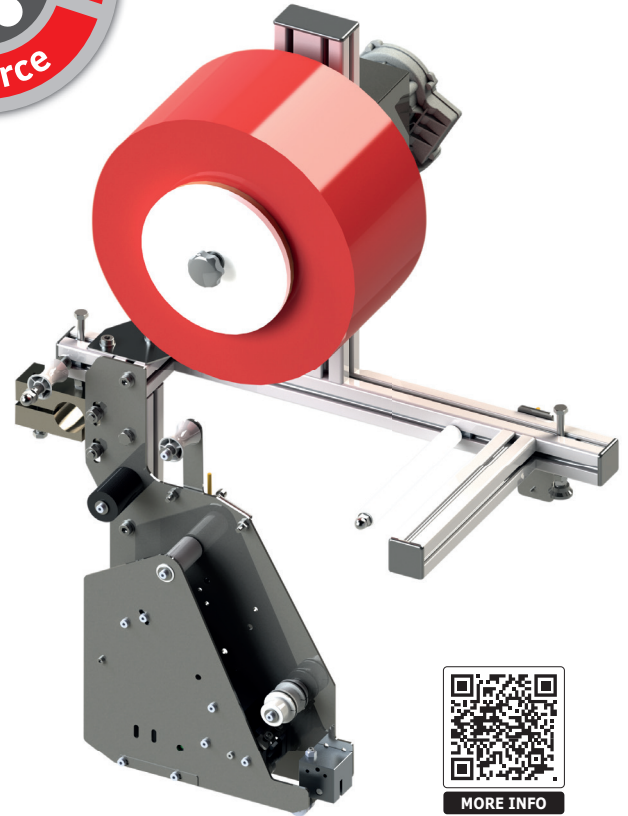

Maschinenmau

We Love Maschinen

MORE INFO

Tape Dispenser RippaTape

Get ready for the eCommerce market!

Made in Germany

Tape Dispenser 170-SGM

We offer tape dispensers for double-sided adhesive tape and motorized dispensers for RippaTape tear strips as an extension to our Multi-Gluer 2100CE.

We thus provide the cheap and fast way to capitalize on this boom!

(Can be retrofitted for all models of the Multi-Gluer 2100CE from 2021, subject to technical changes)

Description

- electronically controlled dispenser for double-sided adhesive tape
- 18/24 mm tape on 50/500m rolls
- quick change system
- swivel mount
- available as a stand-alone or add-on for the Multi-Gluer or other machines (Retrofit)

RippaTape tear strip

Description

- motor driven dispenser for RippaTape tear strip
- for a 4 mm or 6 mm x 20.000m on 152 mm core, further dimensions on request
- quick change system
- swivel mount
- available as a stand-alone or add-on for the Multi-Gluer or other machines (Retrofit)