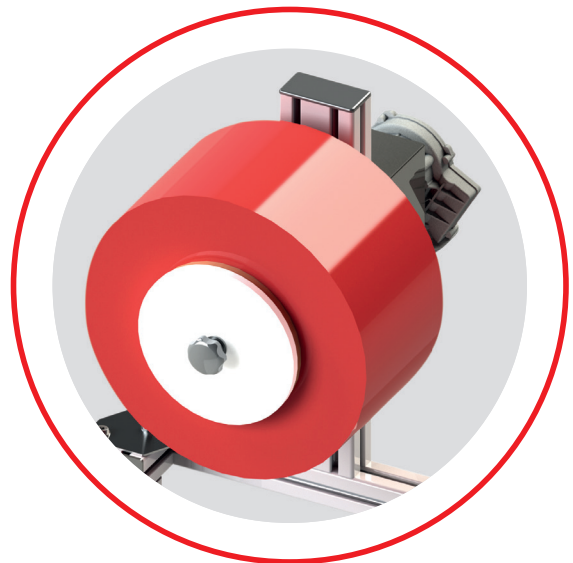

Maschinenmau

We Love Maschinen

MORE INFO

Tape Dispenser RippaTape

Get ready for the eCommerce market!

Made in Germany

Tape Dispenser 170-SGM

We offer tape dispensers for double-sided adhesive tape and motorized dispensers for RippaTape tear strips as an extension to our Multi-Gluer 2100CE.

We thus provide the cheap and fast way to capitalize on this boom!

(Can be retrofitted for all models of the Multi-Gluer 2100CE from 2021, subject to technical changes)

Description

- electronically controlled dispenser for double-sided adhesive tape
- 18/24 mm tape on 50/500m rolls
- quick change system
- swivel mount
- available as a stand-alone or add-on for the Multi-Gluer or other machines (Retrofit)

RippaTape tear strip

Description

- motor driven dispenser for RippaTape tear strip
- for a 4 mm or 6 mm x 20.000m on 152 mm core, further dimensions on request
- quick change system
- swivel mount
- available as a stand-alone or add-on for the Multi-Gluer or other machines (Retrofit)