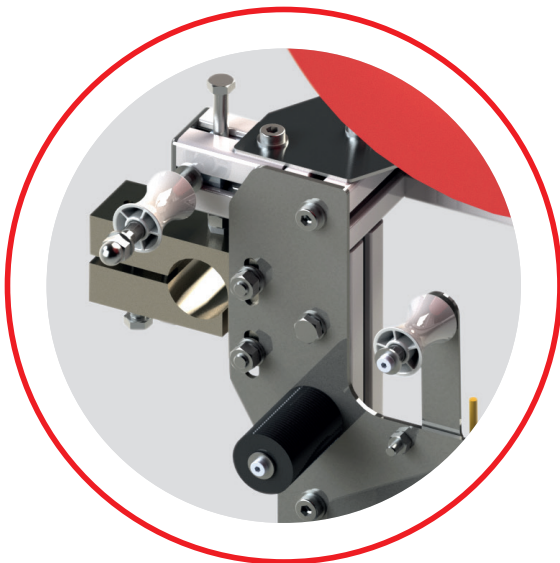

Maschinenmau

We Love Maschinen

MORE INFO

Tape Dispenser RippaTape

Get ready for the eCommerce market!

Made in Germany

Tape Dispenser 170-SGM

We offer tape dispensers for double-sided adhesive tape and motorized dispensers for RippaTape tear strips as an extension to our Multi-Gluer 2100CE.

We thus provide the cheap and fast way to capitalize on this boom!

(Can be retrofitted for all models of the Multi-Gluer 2100CE from 2021, subject to technical changes)

Description

- electronically controlled dispenser for double-sided adhesive tape
- 18/24 mm tape on 50/500m rolls
- quick change system
- swivel mount
- available as a stand-alone or add-on for the Multi-Gluer or other machines (Retrofit)

RippaTape tear strip

Description

- motor driven dispenser for RippaTape tear strip
- for a 4 mm or 6 mm x 20.000m on 152 mm core, further dimensions on request
- quick change system
- swivel mount
- available as a stand-alone or add-on for the Multi-Gluer or other machines (Retrofit)