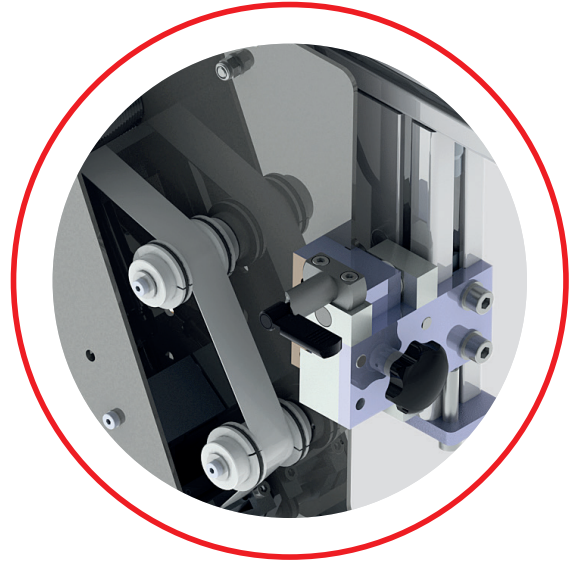

Maschinenmau

We Love Maschinen

MORE INFO

Tape Dispenser RippaTape

Get ready for the eCommerce market!

Made in Germany

Tape Dispenser 170-SGM

We offer tape dispensers for double-sided adhesive tape and motorized dispensers for RippaTape tear strips as an extension to our Multi-Gluer 2100CE.

We thus provide the cheap and fast way to capitalize on this boom!

(Can be retrofitted for all models of the Multi-Gluer 2100CE from 2021, subject to technical changes)

Description

- electronically controlled dispenser for double-sided adhesive tape
- 18/24 mm tape on 50/500m rolls
- quick change system
- swivel mount
- available as a stand-alone or add-on for the Multi-Gluer or other machines (Retrofit)

RippaTape tear strip

Description

- motor driven dispenser for RippaTape tear strip
- for a 4 mm or 6 mm x 20.000m on 152 mm core, further dimensions on request
- quick change system
- swivel mount
- available as a stand-alone or add-on for the Multi-Gluer or other machines (Retrofit)