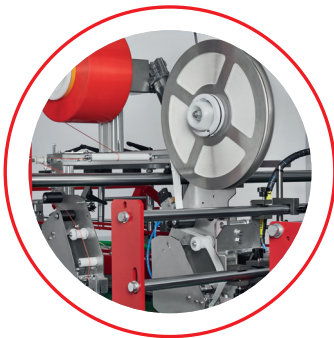

Maschinenmau

We Love Maschinen

MORE INFO

Tape Dispenser RippaTape

Get ready for the eCommerce market!

Made in Germany

Tape Dispenser 170-SGM

We offer tape dispensers for double-sided adhesive tape and motorized dispensers for RippaTape tear strips as an extension to our Multi-Gluer 2100CE.

We thus provide the cheap and fast way to capitalize on this boom!

(Can be retrofitted for all models of the Multi-Gluer 2100CE from 2021, subject to technical changes)

Description

- electronically controlled dispenser for double-sided adhesive tape
- 18/24 mm tape on 50/500m rolls
- quick change system
- swivel mount
- available as a stand-alone or add-on for the Multi-Gluer or other machines (Retrofit)

RippaTape tear strip

Description

- motor driven dispenser for RippaTape tear strip
- for a 4 mm or 6 mm x 20.000m on 152 mm core, further dimensions on request
- quick change system
- swivel mount
- available as a stand-alone or add-on for the Multi-Gluer or other machines (Retrofit)