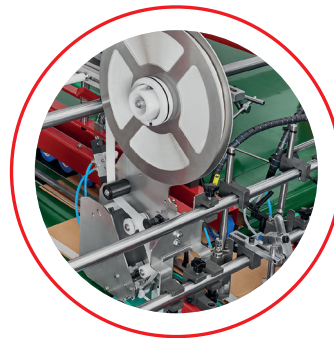

Maschinenmau

We Love Maschinen

MORE INFO

Tape Dispenser RippaTape

Get ready for the eCommerce market!

Made in Germany

Tape Dispenser 170-SGM

We offer tape dispensers for double-sided adhesive tape and motorized dispensers for RippaTape tear strips as an extension to our Multi-Gluer 2100CE.

We thus provide the cheap and fast way to capitalize on this boom!

(Can be retrofitted for all models of the Multi-Gluer 2100CE from 2021, subject to technical changes)

Description

- electronically controlled dispenser for double-sided adhesive tape
- 18/24 mm tape on 50/500m rolls
- quick change system
- swivel mount
- available as a stand-alone or add-on for the Multi-Gluer or other machines (Retrofit)

RippaTape tear strip

Description

- motor driven dispenser for RippaTape tear strip
- for a 4 mm or 6 mm x 20.000m on 152 mm core, further dimensions on request
- quick change system
- swivel mount
- available as a stand-alone or add-on for the Multi-Gluer or other machines (Retrofit)